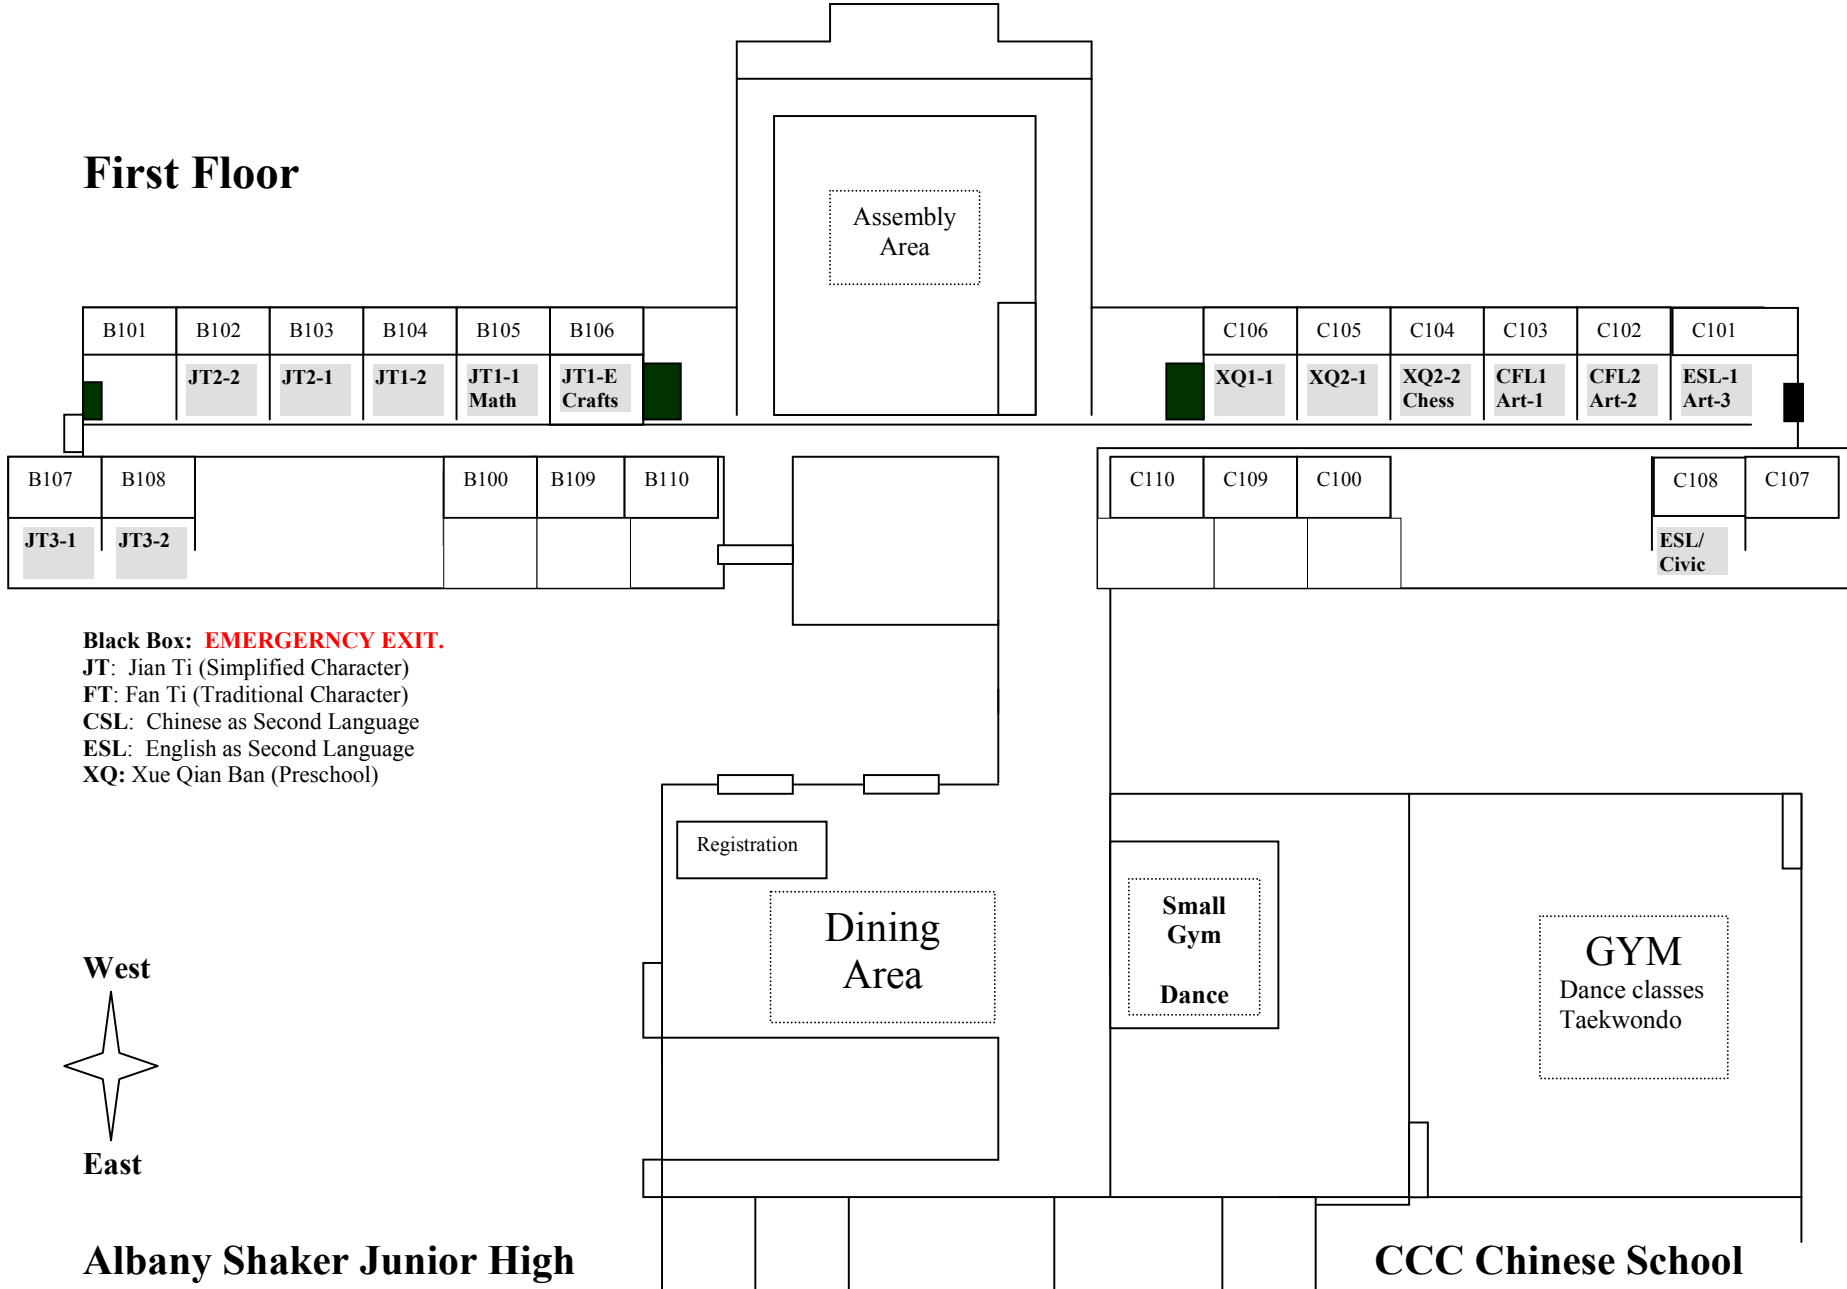

First Floor

Black Box: EMERGERNCY EXIT.
JT: Jian Ti (Simplified Character)
FT: Fan Ti (Traditional Character)
CSL: Chinese as Second Language
ESL: English as Second Language
XQ: Xue Qian Ban (Preschool)

Second Floor

West

South

North

East

Black Box: EMERGERNCY EXIT.
JT: Jian Ti (Simplified Chinese)
FT: Fan Ti (Traditional Chinese)
CFL: Chinese as Foreign Language
ESL: English as Second Language
XQ: Xue Qian Ban (Preschool)