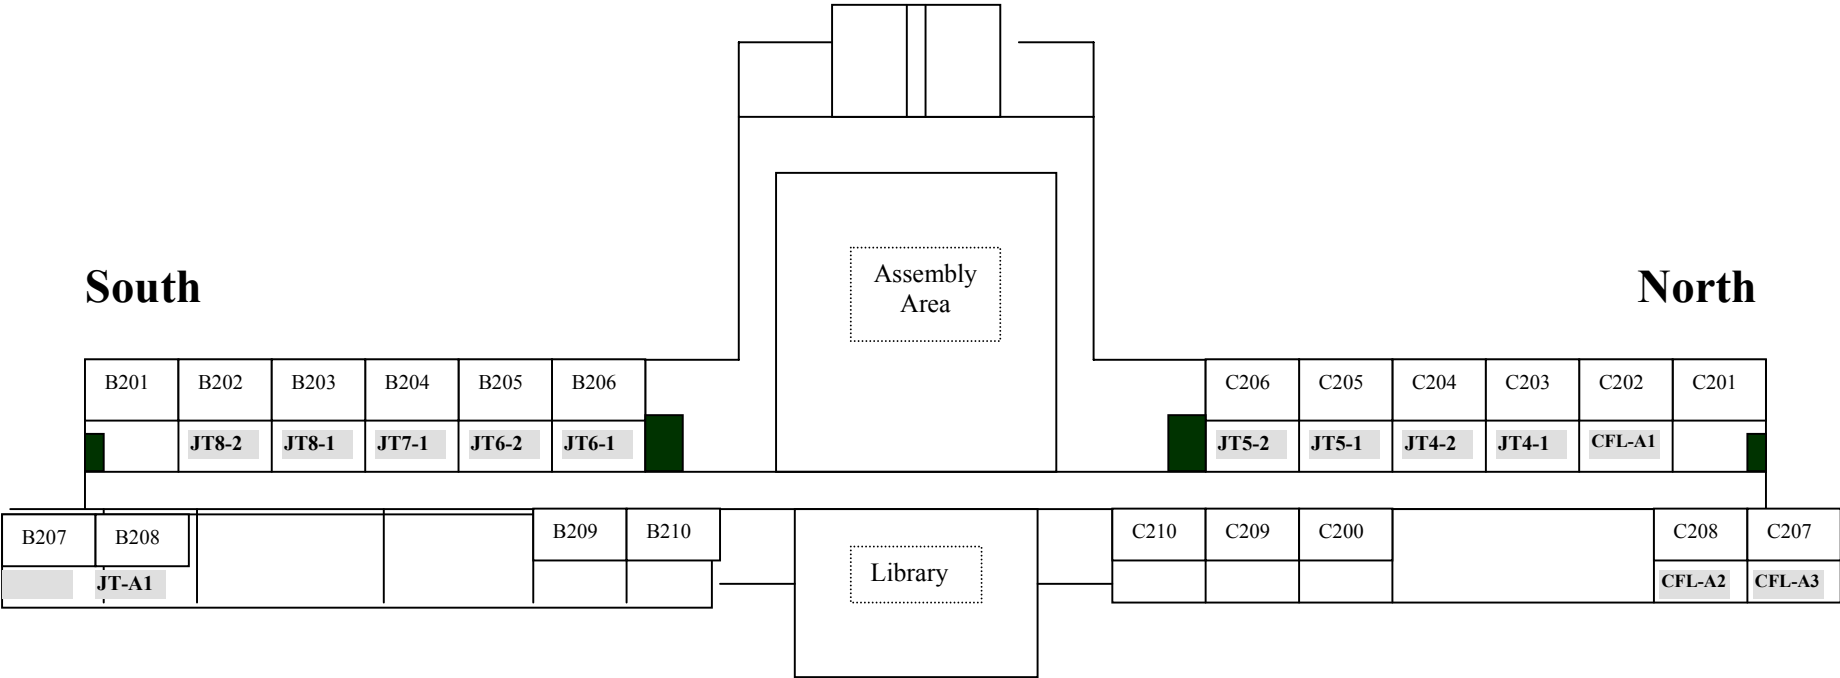

First Floor

Black Box: EMERGERNCY EXIT.
JT: Jian Ti (Simplified Character)
FT: Fan Ti (Traditional Character)
CSL: Chinese as Second Language
ESL: English as Second Language
XQ: Xue Qian Ban (Preschool)

Second Floor

West

South

North

East

Black Box: EMERGERNCY EXIT.
JT: Jian Ti (Simplified Chinese)
FT: Fan Ti (Traditional Chinese)
CFL: Chinese as Foreign Language
ESL: English as Second Language
XQ: Xue Qian Ban (Preschool)