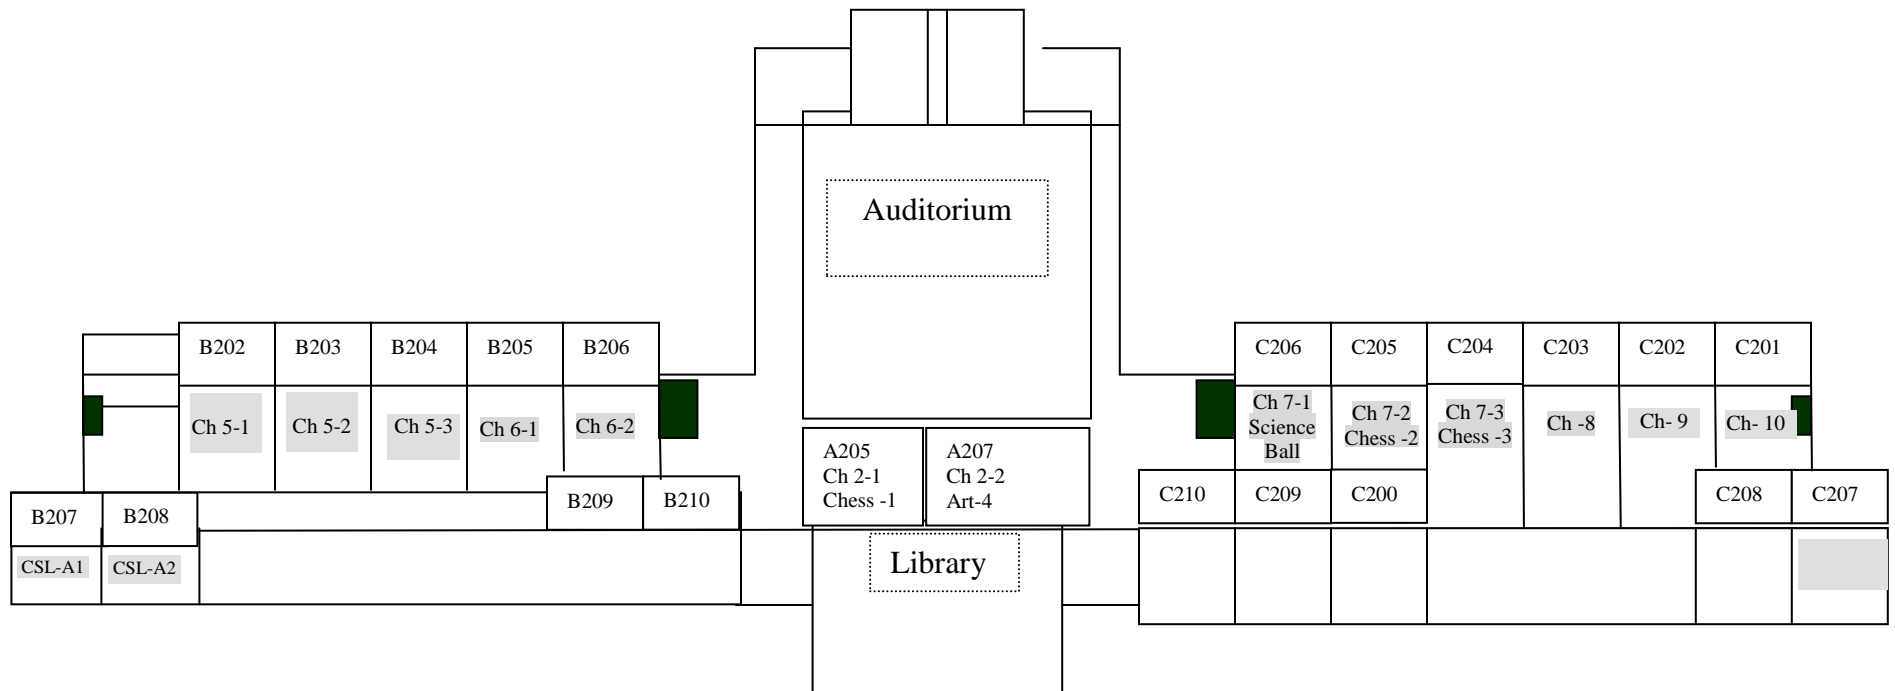

First Floor

Black Box: EMERGENCY EXIT. 紧急出口

Ch: Chinese Language Class 中文语言班

CSL: Chinese as Second Language 中文为第二语言班

ESL: English as Second Language 英文为第二语言班

XQ: Xue Qian Ban (Pre-school) 学前班

Second Floor

Black Box: EMERGERNCY EXIT. 紧急出口

Ch: Chinese Language Class 中文语言班

CSL: Chinese as Second Language 中文为第二语言班

ESL: English as Second Language 英文为第二语言班

XQ: Xue Qian Ban (Pre-school) 学前班