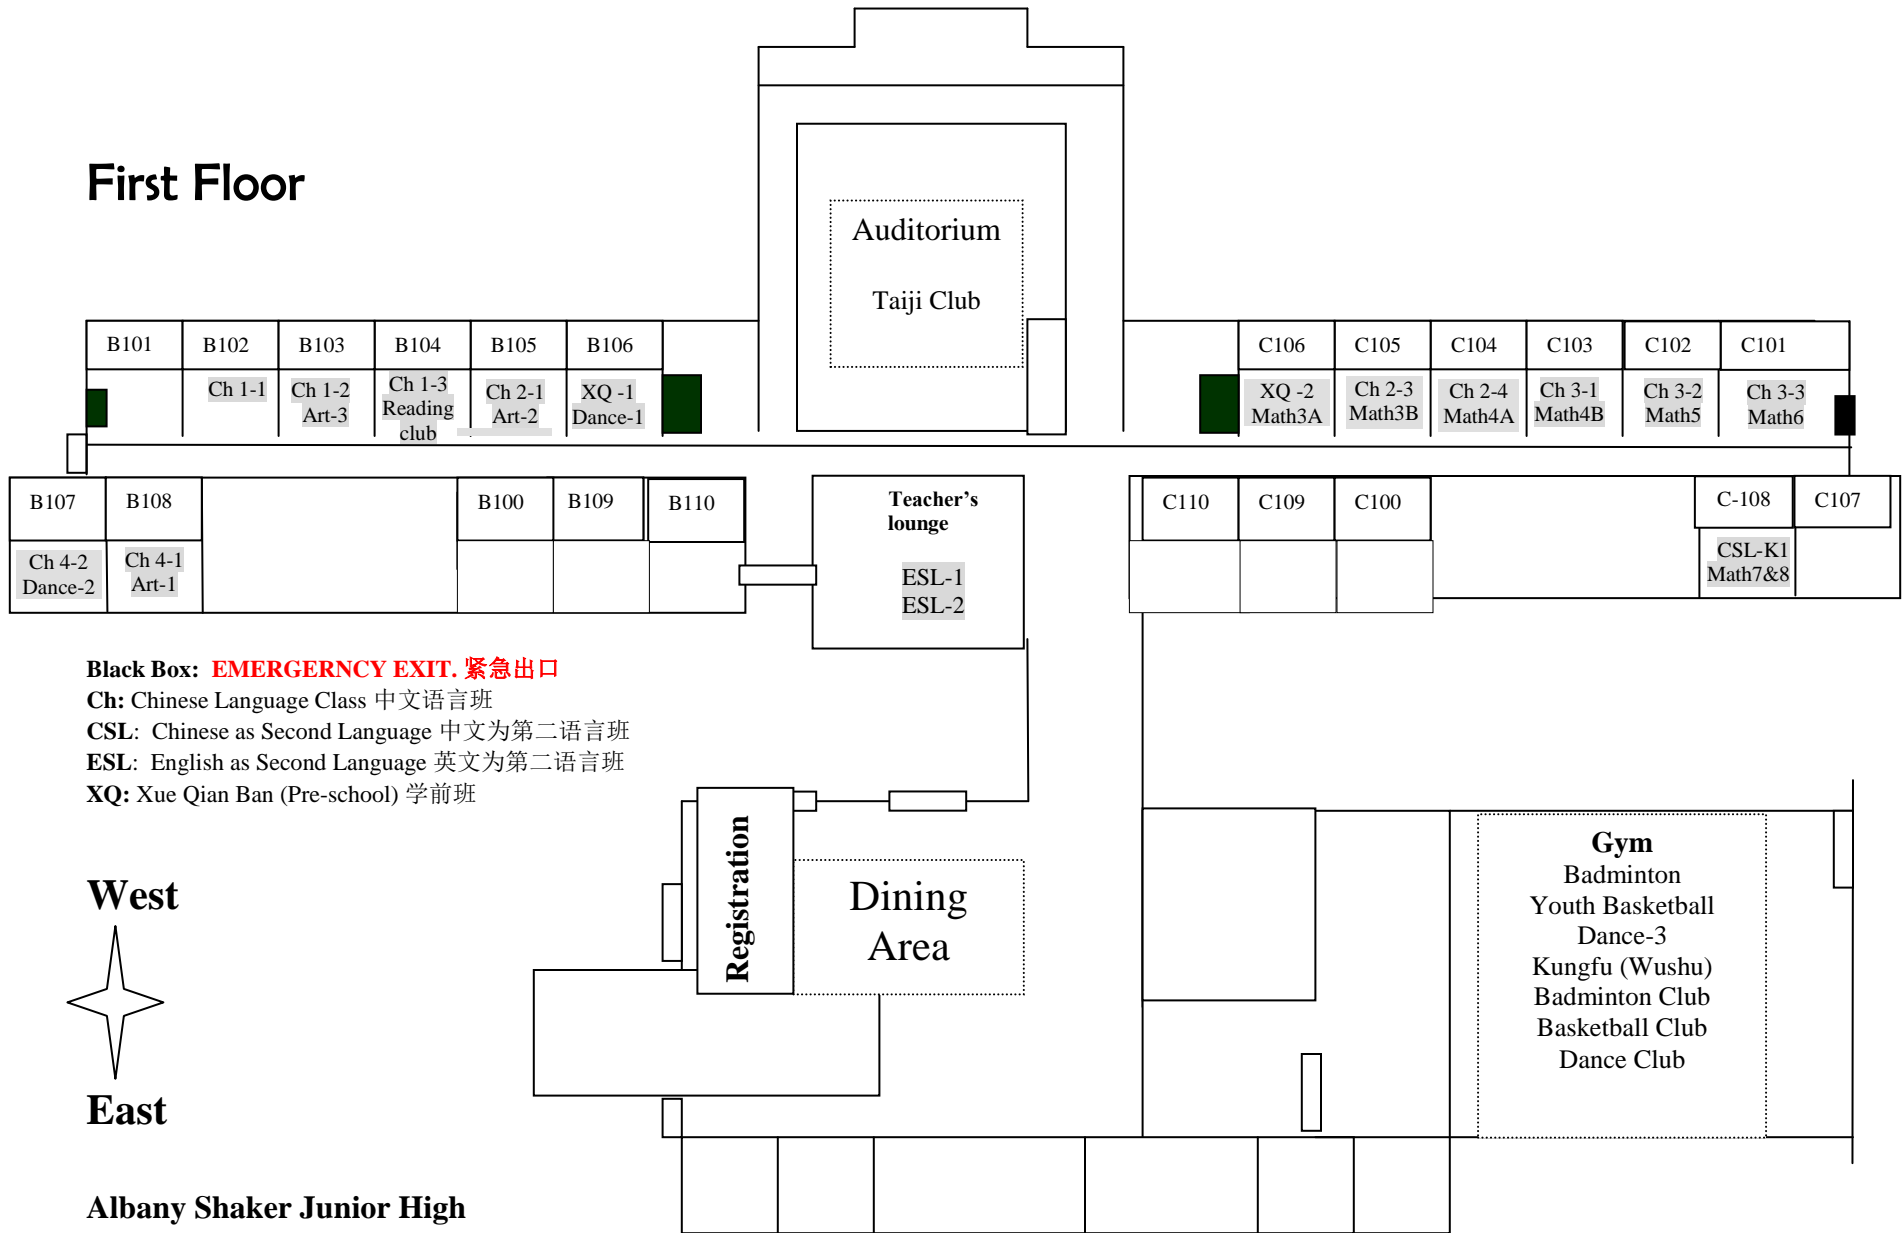

First Floor

Black Box: EMERGENCY EXIT. 紧急出口

Ch: Chinese Language Class 中文语言班

CSL: Chinese as Second Language 中文为第二语言班

ESL: English as Second Language 英文为第二语言班

XQ: Xue Qian Ban (Pre-school) 学前班

Second Floor

Black Box: EMERGERNCY EXIT. 紧急出口

Ch: Chinese Language Class 中文语言班

CSL: Chinese as Second Language 中文为第二语言班

ESL: English as Second Language 英文为第二语言班

XQ: Xue Qian Ban (Pre-school) 学前班